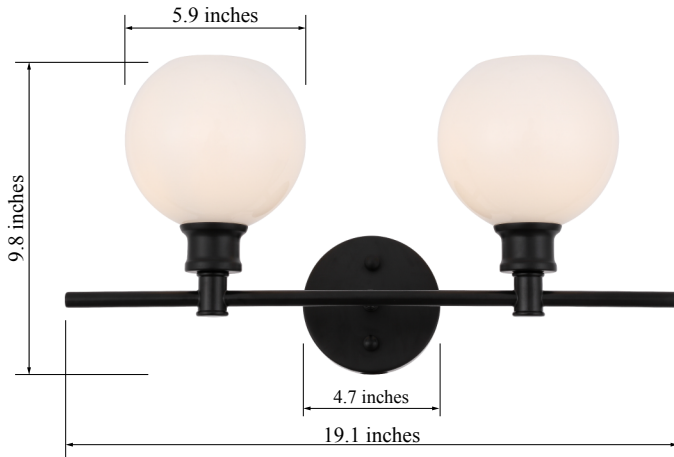

PRODUCT SPECIFICATION SHEET

COLLIER COLLECTION

Collier 2-Light Wall lamp Frosted white Glass

Black
Item No:LD2315BK

Brass
Item No:LD2315BR

Chrome
Item No:LD2315C

Available Finishes

Dimensions

Back plate Size(in)	D4.7"H1"
Chain/Rod Length	N/A
Width	19.1"
Extension	8"
Height	9.8"
Maximum Height	N/A

Specifications

Finish	3 Finishes
Material	Iron / Glass
Glass Color	Frosted white
Type	Wall lamp
Hanging Device	N/A
Voltage	110-125V
Dimmable	Yes
Warranty	1 Year Limited
Shipment Type	Small Parcel

Bulb / Socket

Socket Type	E26
Number of Lights	2
Wattage/Bulb	40W
Included	No

Installation

Indoor/Outdoor	Indoor
Dry/Wet/Damp	Dry
Weight	3.1 LBS
Wire Length	11"
Safety Rating	ETL Listed