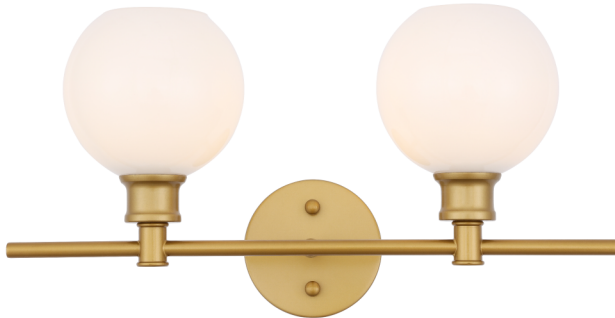

PRODUCT SPECIFICATION SHEET

COLLIER COLLECTION

Collier 2-Light Wall lamp Frosted white Glass

Black
Item No:LD2315BK

Brass
Item No:LD2315BR

Chrome
Item No:LD2315C

Available Finishes

Dimensions

Back plate Size(in)	D4.7"H1"
Chain/Rod Length	N/A
Width	19.1"
Extension	8"
Height	9.8"
Maximum Height	N/A

Specifications

Finish	3 Finishes
Material	Iron / Glass
Glass Color	Frosted white
Type	Wall lamp
Hanging Device	N/A
Voltage	110-125V
Dimmable	Yes
Warranty	1 Year Limited
Shipment Type	Small Parcel

Bulb / Socket

Socket Type	E26
Number of Lights	2
Wattage/Bulb	40W
Included	No

Installation

Indoor/Outdoor	Indoor
Dry/Wet/Damp	Dry
Weight	3.1 LBS
Wire Length	11"
Safety Rating	ETL Listed